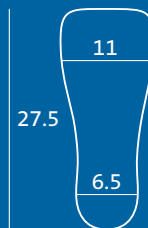

Article List

Item-No.	Colour	Size
----------	--------	------

High version:

Women:

MS-W1H	Black	WS	34.0 – 36.5
MS-W2H	Black	WM	37.0 – 38.5
MS-W3H	Black	WL	39.0 – 41.0

Men:

MS-M1H	Black	MS	39.0 – 41.0
MS-M2H	Black	MM	41.5 – 43.0
MS-M3H	Black	ML	43.5 – 45.0
MS-M4H	Black	MXL	45.5 – 47.0

Low version:

Women:

MS-W1	Black	WS	34.0 – 36.5
MS-W2	Black	WM	37.0 – 38.5
MS-W3	Black	WL	39.0 – 41.0

Men:

MS-M1	Black	MS	39.0 – 41.0
MS-M2	Black	MM	41.5 – 43.0
MS-M3	Black	ML	43.5 – 45.0
MS-M4	Black	MXL	45.5 – 47.0

Sizes and Measurements

WS 34–36.5

WM 37–38.5

WL 39–41

MS 39–41

MM 41.5–43

ML 43.5–45

MXL 45.5–47

All dimensions are shown in cm and relate to the insoles.