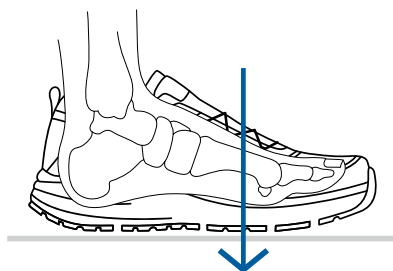

The back-shifted ball rocker facilitates the rolling off movement and reduces pressure in the forefoot area.

Features

OUTSOLE

- > Back-shifted ball rocker
 - Forefoot off-loading
- > Large abrasion-resistant rubber coating (3 mm)
 - Non-slip
- > Shock-absorbing, force-absorbing sole construction
- > Continuous, rigid shoe base reinforcement
 - Forefoot off-loading
- > Long and secure footprint
- > Lower heel-to-toe drop (11 mm)

SHAFT

- > Air-permeable
- > Reinforced toe
- > Anatomical ankle cutout
 - Ideal rearfoot fit
- > Optimally adapted heel cap
 - Good, safe heel support
- > Loop on the heel
 - Easy to put on

Model Fly

- > Loop on the shoe tongue
 - Easy to put on
- > Without liner
 - Slim
 - Soft
 - Breathable

Model Street

- > Stable upper material
- > Soft liner
 - Good padding
 - Protection against pressure and external influences
 - High wearing comfort

INSOLE SYSTEM

- > 2-part footbed with 8 mm total height
 - Anatomically moulded footbed (6 mm)
 - Moderate heel guide
 - Slight lengthwise and crosswise arch support
 - PU sole with smooth microfibre cover for good cushioning + easy foot insertion
 - Placeholder sole (2 mm)
 - For volume compensation
 - Additional shock absorption
- > Replaceable
- > Sufficient space (8 mm) for customized insoles
- > Individually adjustable