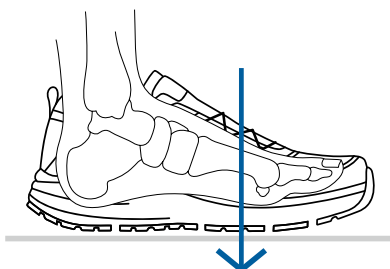

The back-shifted ball rocker facilitates the rolling off movement and reduces pressure in the forefoot area.

Features

OUTSOLE

- > Back-shifted ball rocker
 - Forefoot off-loading
- > Large abrasion-resistant rubber coating (3 mm)
 - Non-slip
- > Shock-absorbing, force-absorbing sole construction
- > Continuous, rigid shoe base reinforcement
 - Forefoot off-loading
- > Long and secure footprint
- > Lower heel-to-toe drop (11 mm)

SHAFT

- > Air-permeable
- > Reinforced toe
- > Anatomical ankle cutout
 - Ideal rearfoot fit
- > Optimally adapted heel cap
 - Good, safe heel support
- > Loop on the heel
 - Easy to put on

Model Fly

- > Loop on the shoe tongue
 - Easy to put on
- > Without liner
 - Slim
 - Soft
 - Breathable

Model Street

- > Stable upper material
- > Soft liner
 - Good padding
 - Protection against pressure and external influences
 - High wearing comfort

INSOLE SYSTEM

- > 2-part footbed with 8 mm total height
 - Anatomically moulded footbed (6 mm)
 - Moderate heel guide
 - Slight lengthwise and crosswise arch support
 - PU sole with smooth microfibre cover for good cushioning + easy foot insertion
 - Placeholder sole (2 mm)
 - For volume compensation
 - Additional shock absorption
- > Replaceable
- > Sufficient space (8 mm) for customised insoles
- > Individually adjustable

SHOE LAST "PINE"

- > Foot-friendly last shape
- > Ideal ball width
- > Toe box height 21.5 – 27 mm (depending on size)
- > Developed in cooperation with Wiest GmbH

LACING

- > Elasticated laces with quick-release fastener
 - Easy to put on and take off
- > Non-elastic, flat laces (enclosed)
 - Better support
- > Additional lace hole
 - Firm fit