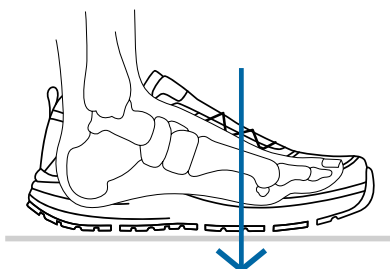

The back-shifted ball rocker facilitates the rolling off movement and reduces pressure in the forefoot area.

Features

OUTSOLE

- > Back-shifted ball rocker
 - Forefoot off-loading
- > Large abrasion-resistant rubber coating (3 mm)
 - Non-slip
- > Shock-absorbing, force-absorbing sole construction
- > Continuous and reinforced rigid shoe base
 - Forefoot off-loading
- > Long and secure footprint
- > Lower heel-to-toe drop (11 mm)

SHAFT

- > Air-permeable
- > Reinforced toe
- > Anatomical ankle cutout
 - Ideal rearfoot fit
- > Optimally adapted heel cup
 - Substantial and cushioned heel support
- > Loop on the heel
 - Easy to put on

Model Fly

- > Loop on the shoe tongue
 - Easy to put on
- > Without liner
 - Slim
 - Soft
 - Breathable

Model Street

- > Stable upper material
- > Soft liner
 - Good padding
 - Protection against pressure and external influences
 - Comfortable to wear